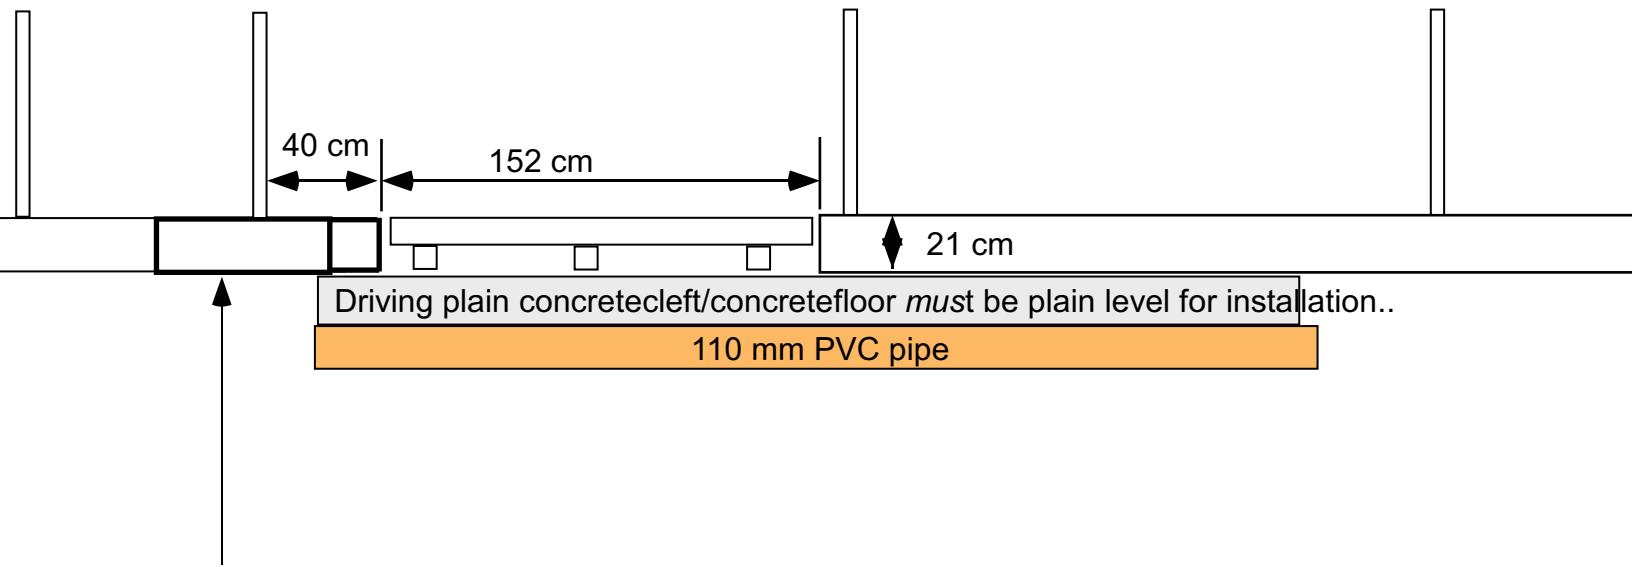

FJ Feeding Table Gate drawing single-gate 1ea of 150 x 450 x 21 cm

Hydraulic-box and elektricitet-box

□ ("Floor" has to be free of concrete in 150 cm width.

SMEDEMESTEREN ApS

v/ Finn Jørgensen
Vandmosevej 6
7250 Hejnsvig
Tlf: 7533 5270
Fax: 7533 6270