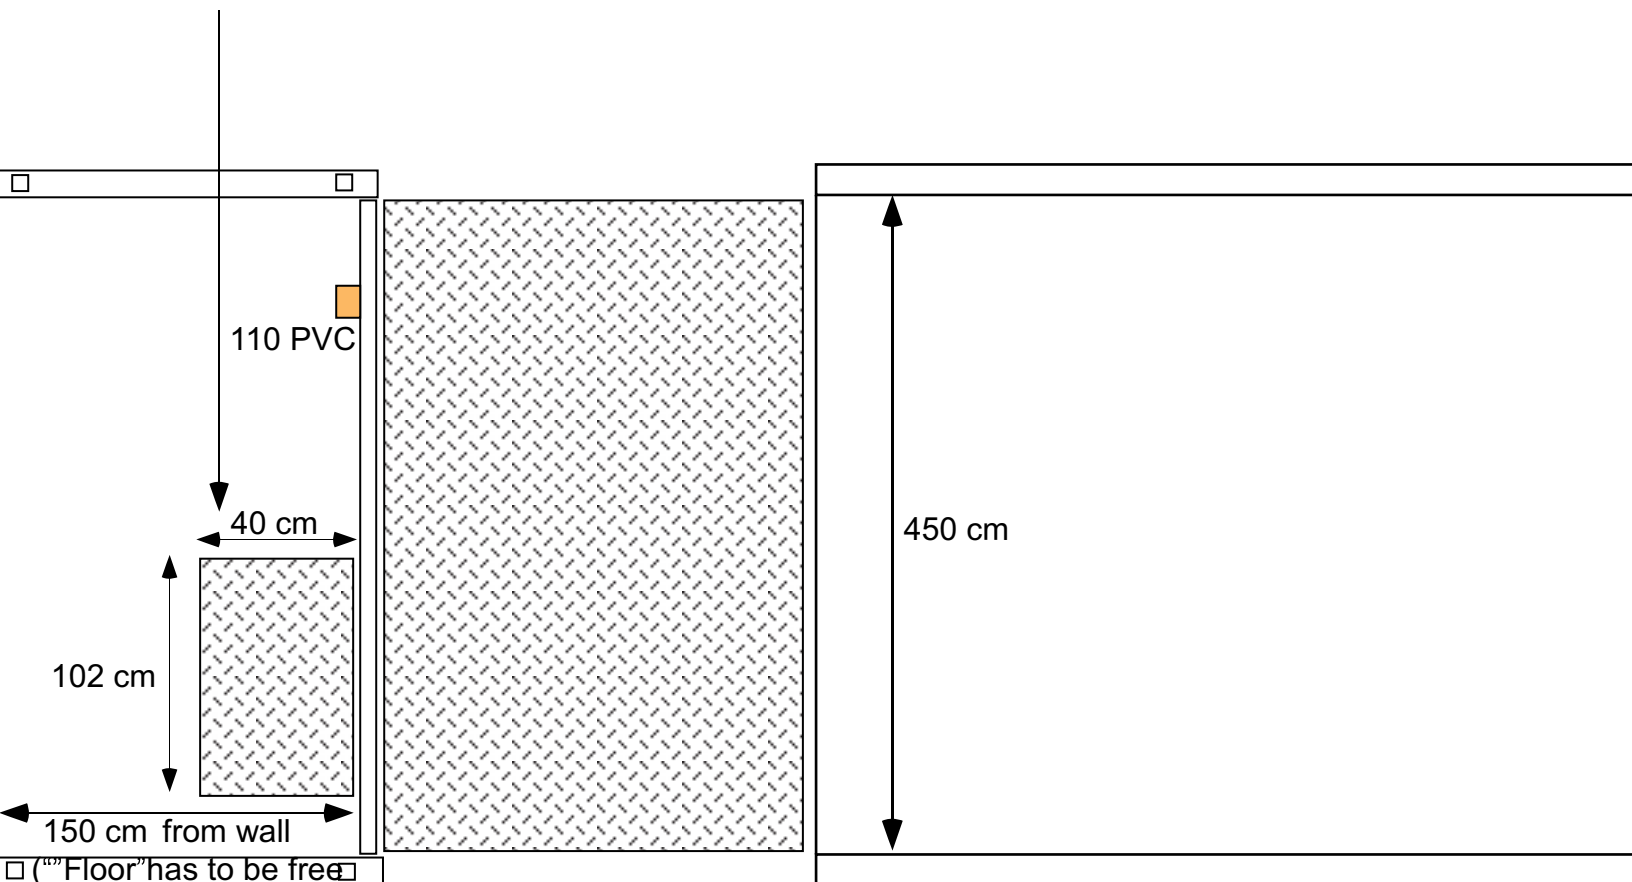

FJ Feeding Table Gate drawing single-gate 1ea of 150 x 450 x 21 cm

Hydraulic-box and elektricitet-box

□ ("Floor" has to be free of concrete in 150 cm width.

SMEDEMESTEREN ApS

v/ Finn Jørgensen
Vandmosevej 6
7250 Hejnsvig
Tlf: 7533 5270
Fax: 7533 6270